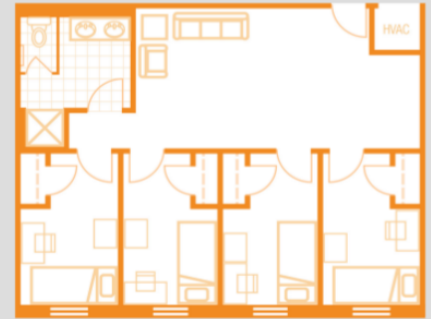

Double-Deluxe Suite

Bedroom 1: 16' 3" x 10' 3"
Living Room: 16' 6" x 9' 3"

This option houses four students, with two students per bedroom. This suite offers all of the amenities of a double suite with the added comfort of a living room area shared among the four suite mates.