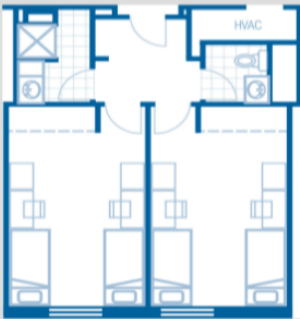

ROOM LAYOUTS

Thomas Jefferson

North Tower

16' 3" x 10' 10"

TJ offers double (two-person) rooms in slightly different configurations. A small fridge is included in each room and bathrooms with multiple toilets, sinks and enclosed shower are located on each wing.

South Tower

17' 7" x 11' 3"

Residential College

Double-Deluxe Suite

Bedroom 1: 16' 3" x 10' 3"
Living Room: 16' 6" x 9' 3"

This option houses four students, with two students per bedroom. This suite offers all of the amenities of a double suite with the added comfort of a living room area shared among the four suite mates.

Single-Deluxe Suite

Bedroom 1: 13' 4" x 8'
Living Room: 18' 6" x 12' 3"

This option houses four students in their own private bedroom areas. There is a common living room area with a microwave, fridge and sink, as well as a full bathroom.

Double Suite

Bedroom 1: 20' 6" x 11'
Bedroom 2: 17' 7" x 11'

This option houses four students, with two students per bedroom. The suite contains a split bath - one-half bath includes a sink and toilet, while the other half includes a sink and a shower. Each bedroom has a fridge.

Residential Life